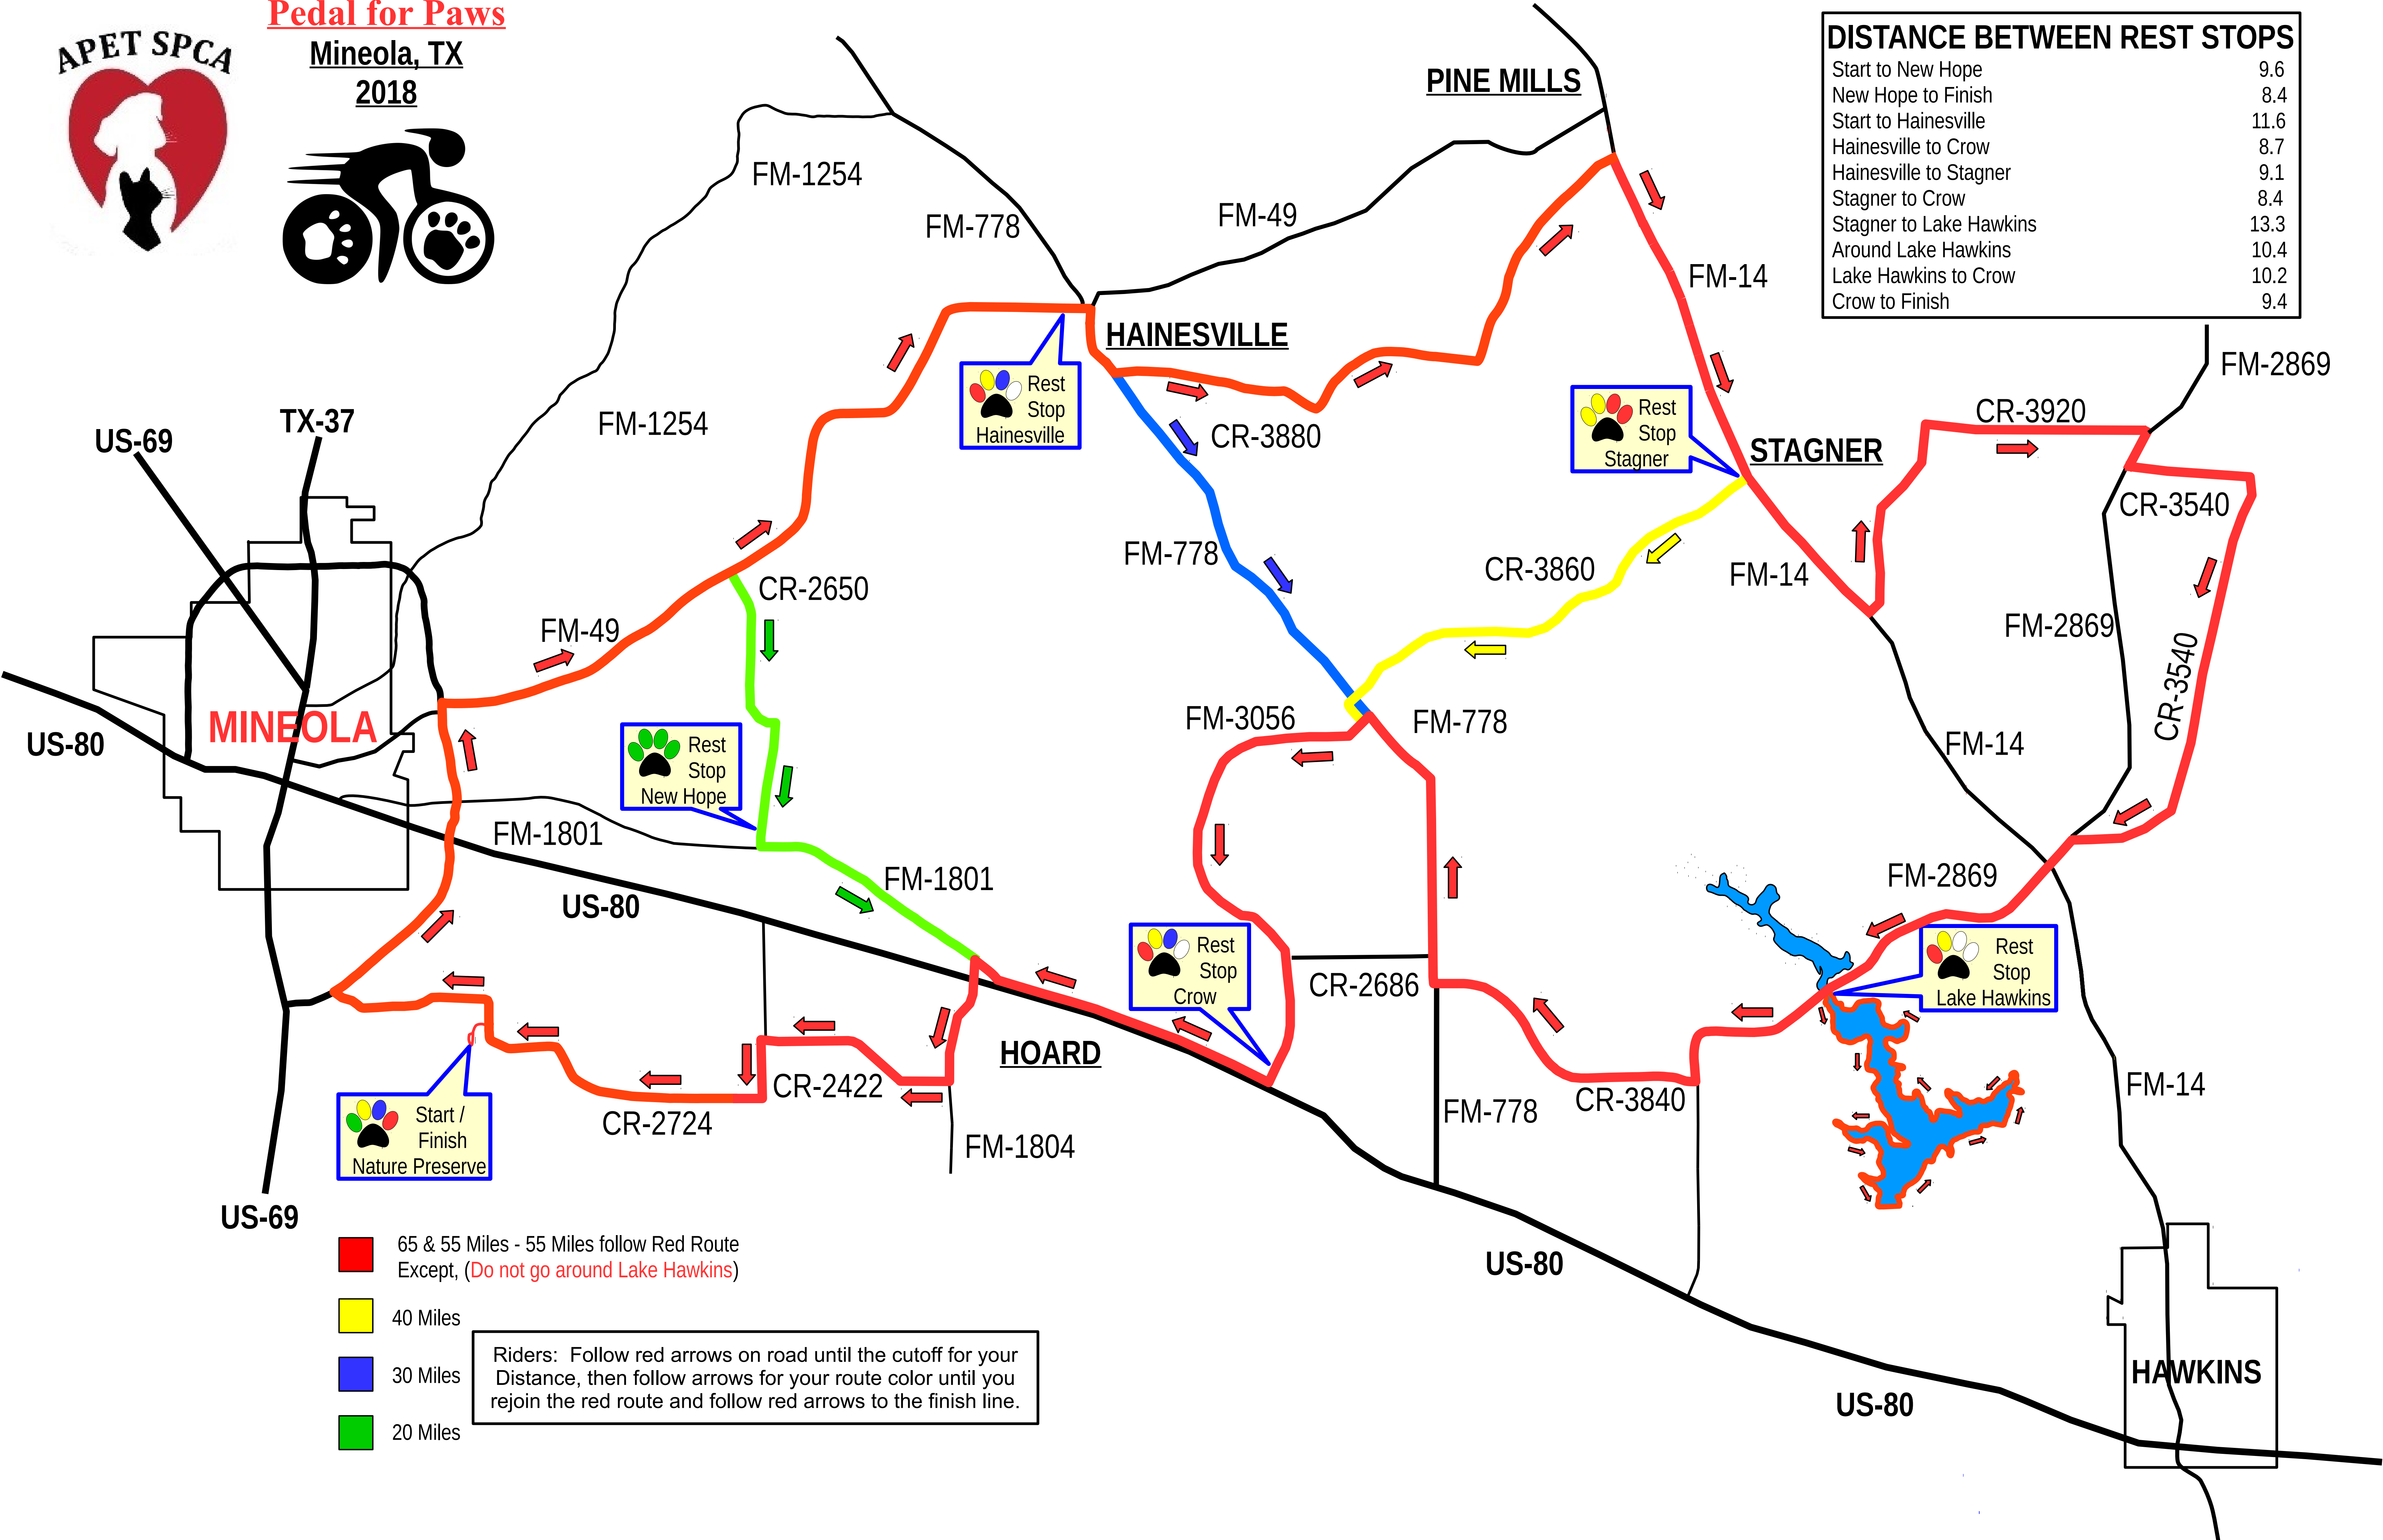

Pedal for Paws

Mineola, TX
2018

DISTANCE BETWEEN REST STOPS	
Start to New Hope	9.6
New Hope to Finish	8.4
Start to Hainesville	11.6
Hainesville to Crow	8.7
Hainesville to Stagner	9.1
Stagner to Crow	8.4
Stagner to Lake Hawkins	13.3
Around Lake Hawkins	10.4
Lake Hawkins to Crow	10.2
Crow to Finish	9.4

Start /
Finish
Nature Preserve

- █ 65 & 55 Miles - 55 Miles follow Red Route
Except, (Do not go around Lake Hawkins)
- █ 40 Miles
- █ 30 Miles
- █ 20 Miles

Riders: Follow red arrows on road until the cutoff for your Distance, then follow arrows for your route color until you rejoin the red route and follow red arrows to the finish line.