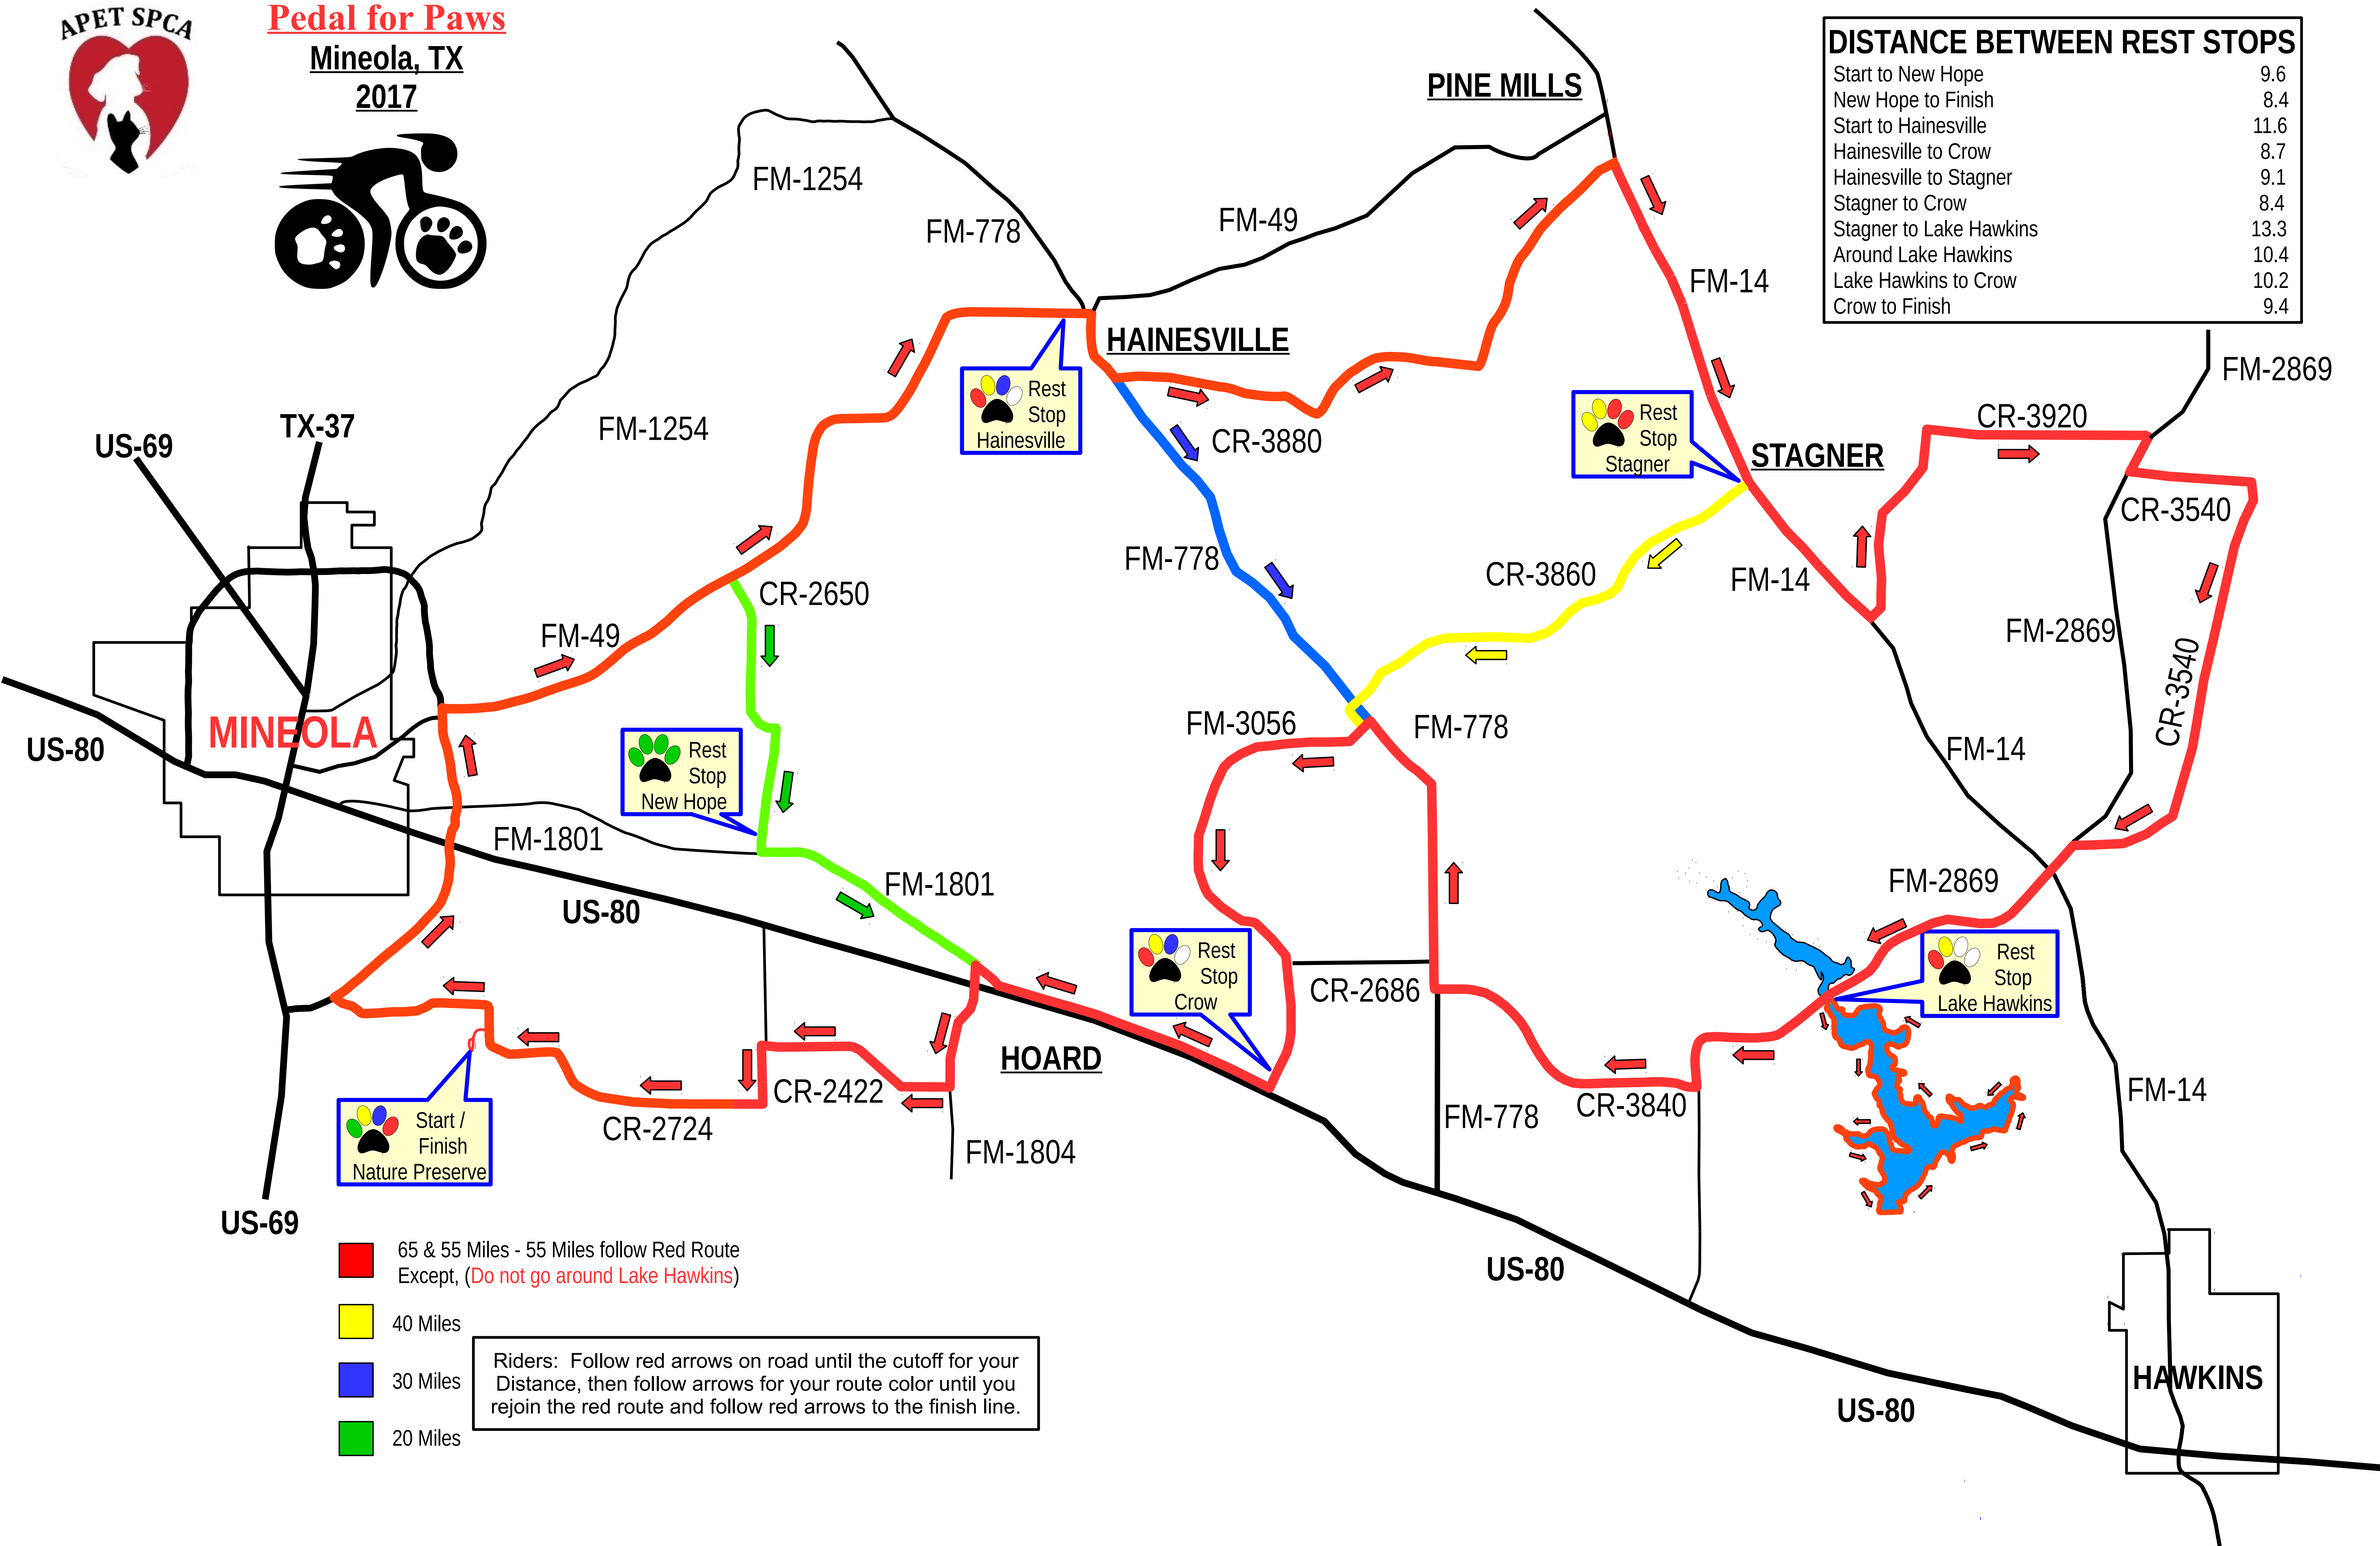

Pedal for Paws

Mineola, TX
2017

DISTANCE BETWEEN REST STOPS	
Start to New Hope	9.6
New Hope to Finish	8.4
Start to Hainesville	11.6
Hainesville to Crow	8.7
Hainesville to Stagner	9.1
Stagner to Crow	8.4
Stagner to Lake Hawkins	13.3
Around Lake Hawkins	10.4
Lake Hawkins to Crow	10.2
Crow to Finish	9.4

Start /
Finish
Nature Preserve

- █ 65 & 55 Miles - 55 Miles follow Red Route
Except, (Do not go around Lake Hawkins)
- █ 40 Miles
- █ 30 Miles
- █ 20 Miles

Riders: Follow red arrows on road until the cutoff for your Distance, then follow arrows for your route color until you rejoin the red route and follow red arrows to the finish line.